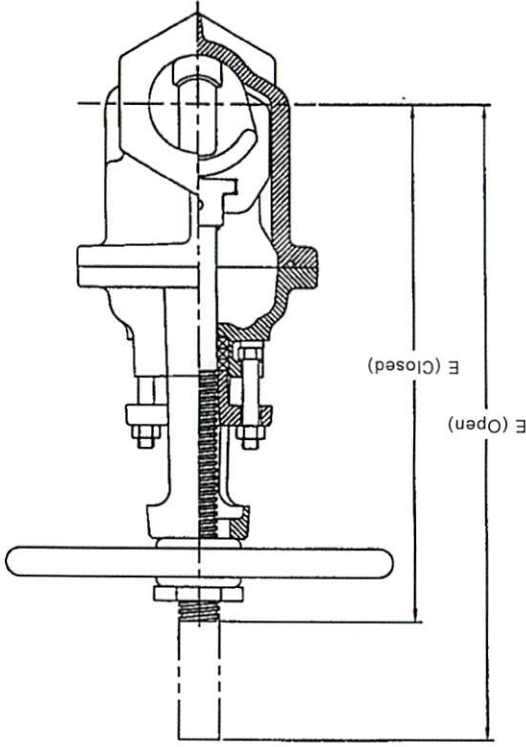

KENNEDY VALVE

C515 KS RW OS&Y

RESILIENT SEATED GATE VALVE
THREADED ENDS
SIZES 2" - 3"

Fig. 7067

DIMENSIONS						
SIZE	A	B	D	E	F	Weight (lbs.)
3	7-1/2"	5-3/16"	10"	15-5/8"	18-7/8"	50
2-1/2	7"	5-3/16"	7-1/4"	13-7/8"	16-3/8"	40
2	5-1/4"	4-1/8"	7-1/4"	10"	12"	N/A

Kennedy Valve | 1021 E Water St, Elmira, NY 14901