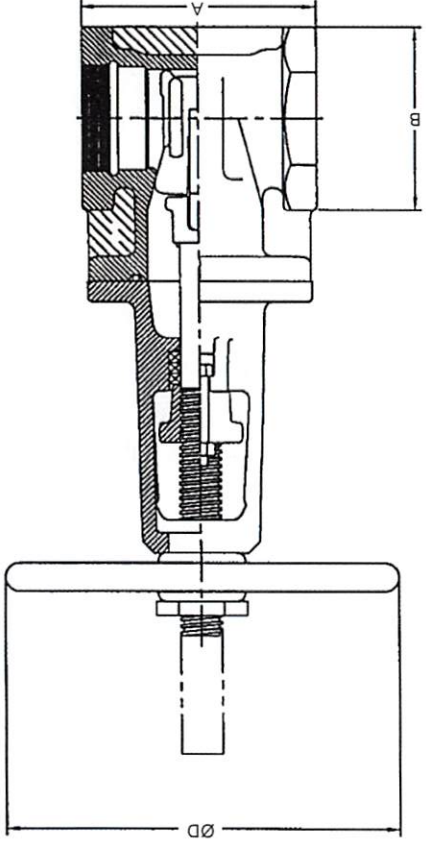

KENNEDY VALVE

C515 KS RW OS&Y

RESILIENT SEATED GATE VALVE
THREADED ENDS
SIZES 2" - 3"

Fig. 7067

DIMENSIONS						
SIZE	A	B	D	E	F	Weight (lbs.)
3	7-1/2"	5-3/16"	10"	15-5/8"	18-7/8"	50
2-1/2	7"	5-3/16"	7-1/4"	13-7/8"	16-3/8"	40
2	5-1/4"	4-1/8"	7-1/4"	10"	12"	N/A

Kennedy Valve | 1021 E Water St, Elmira, NY 14901